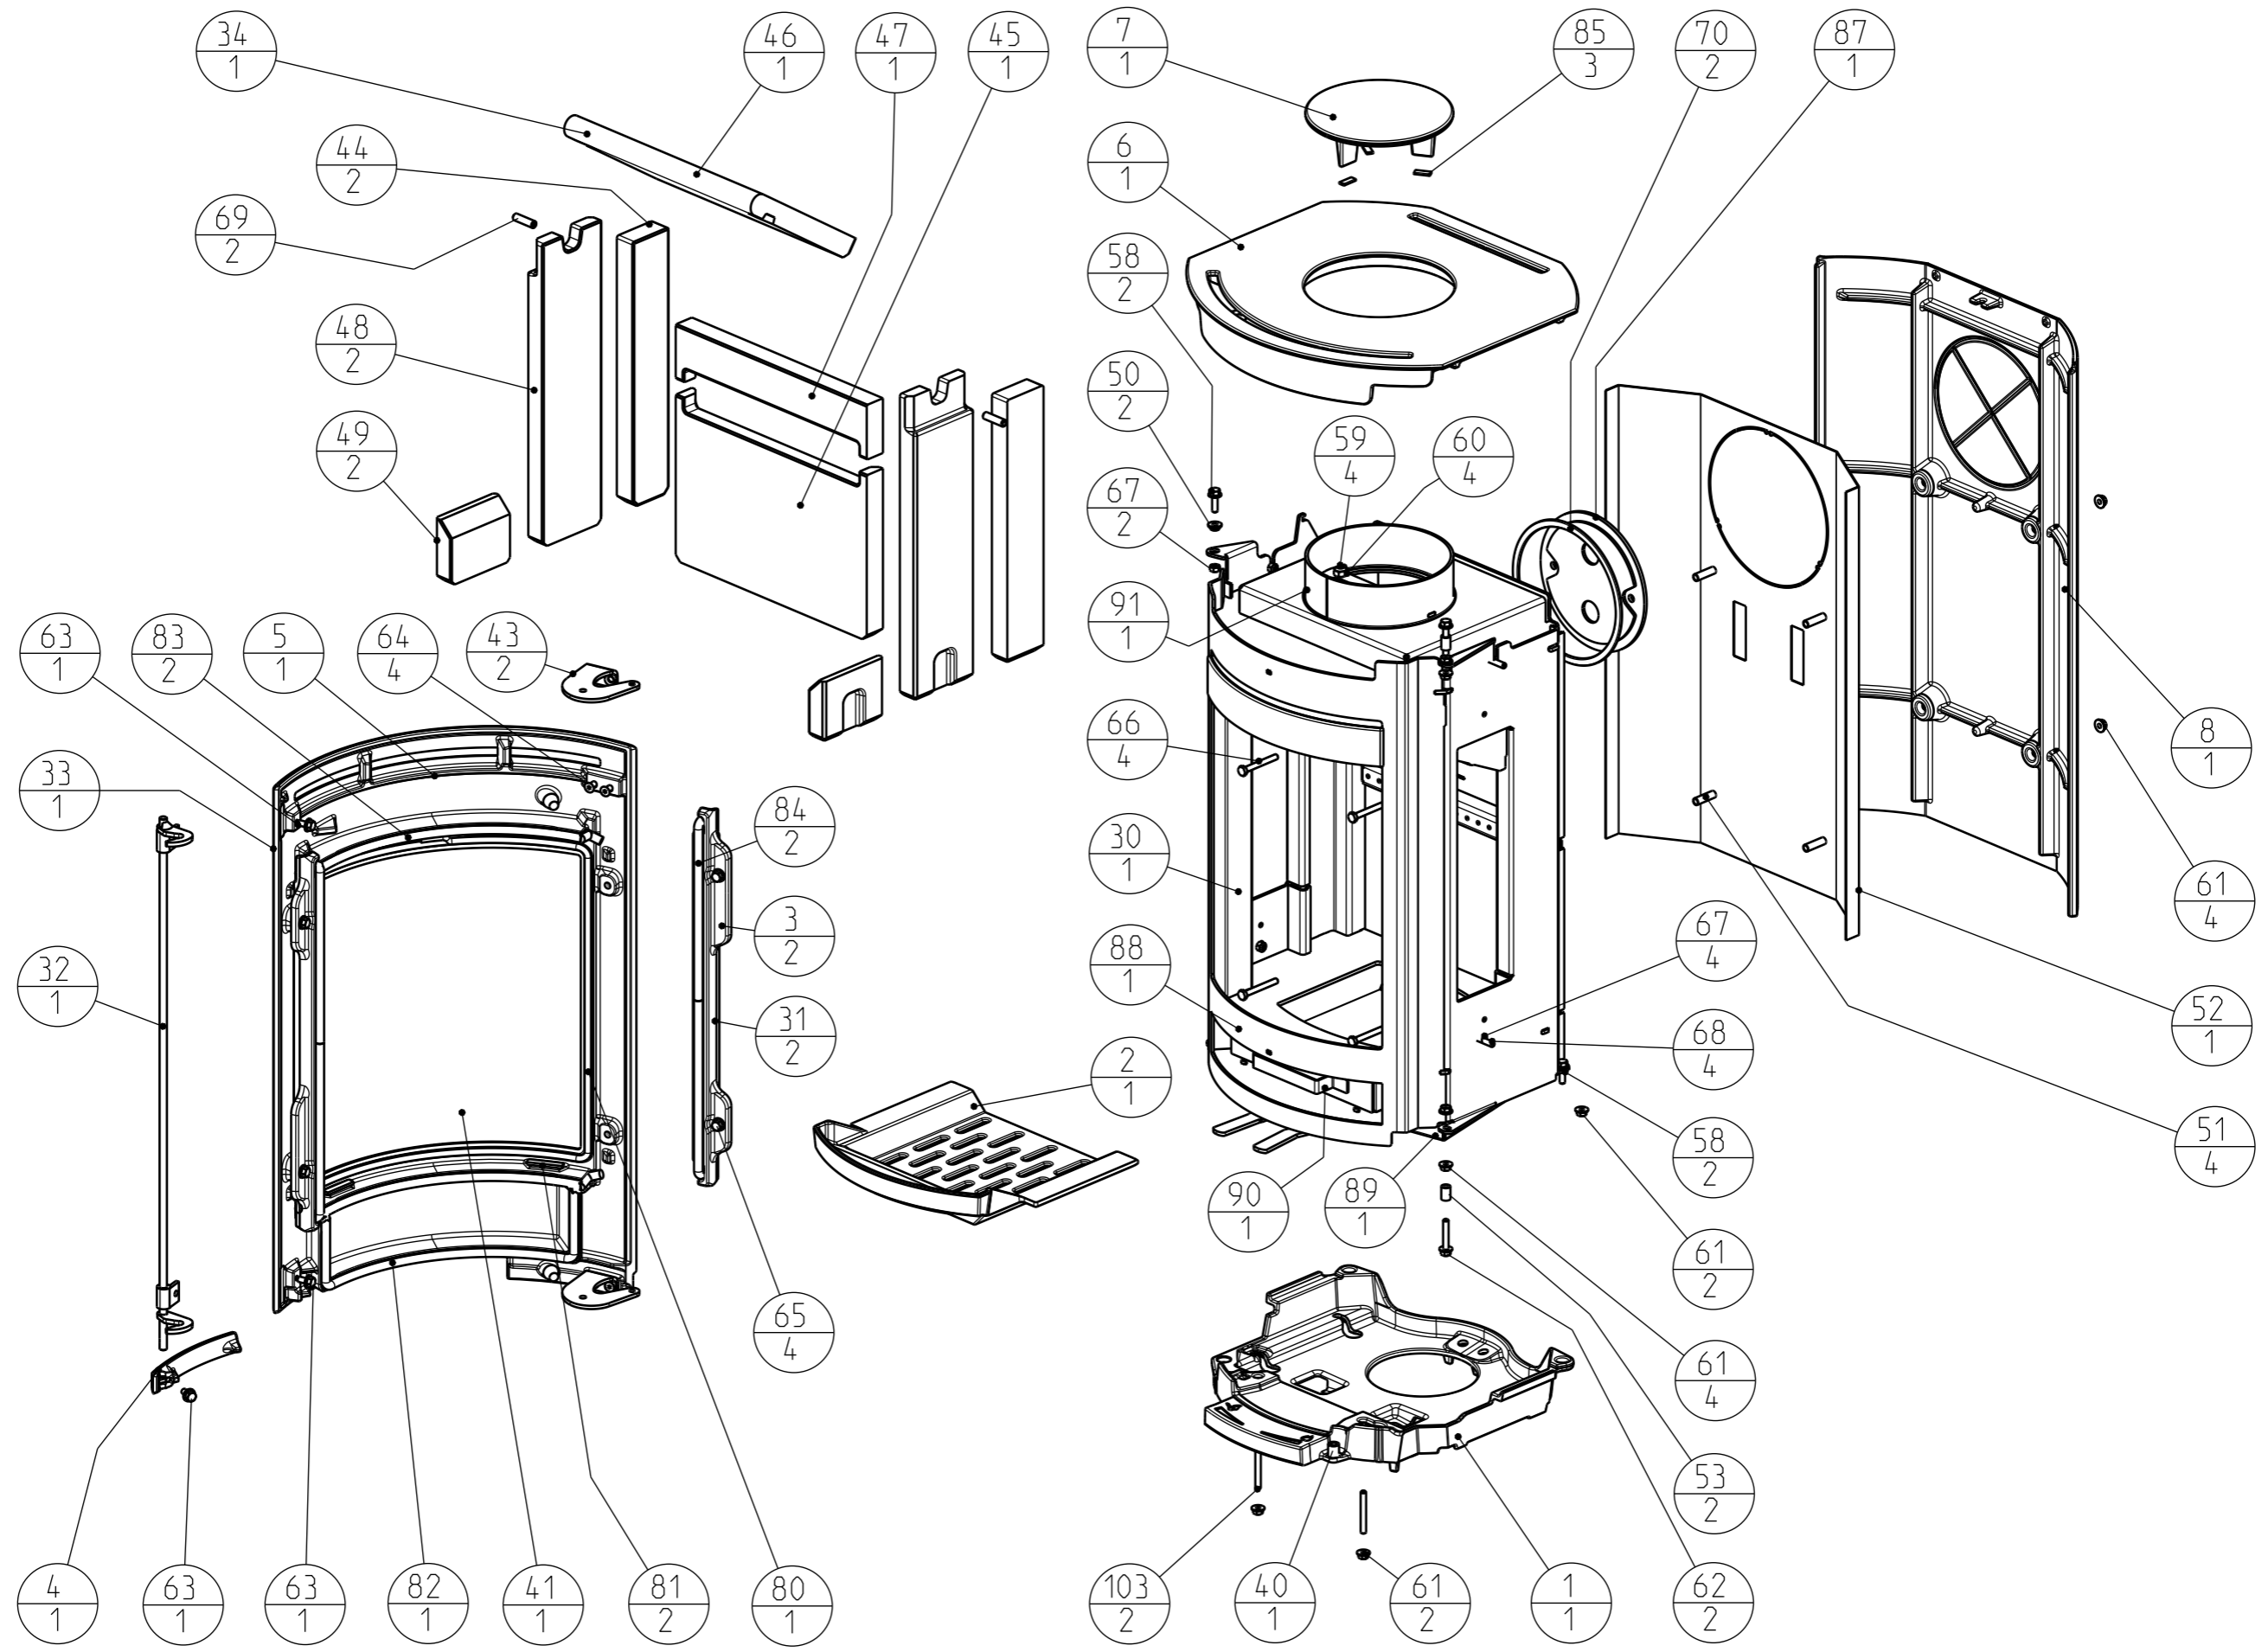

Felles deler / Common parts: F 134, F 135, F 136, F 137

Partlist, Jøtul F 130		
Jøtul AS Fredrikstad, Norway	Draw.no: Sheet 1/3 900192-P03	Date: 19.01.2021